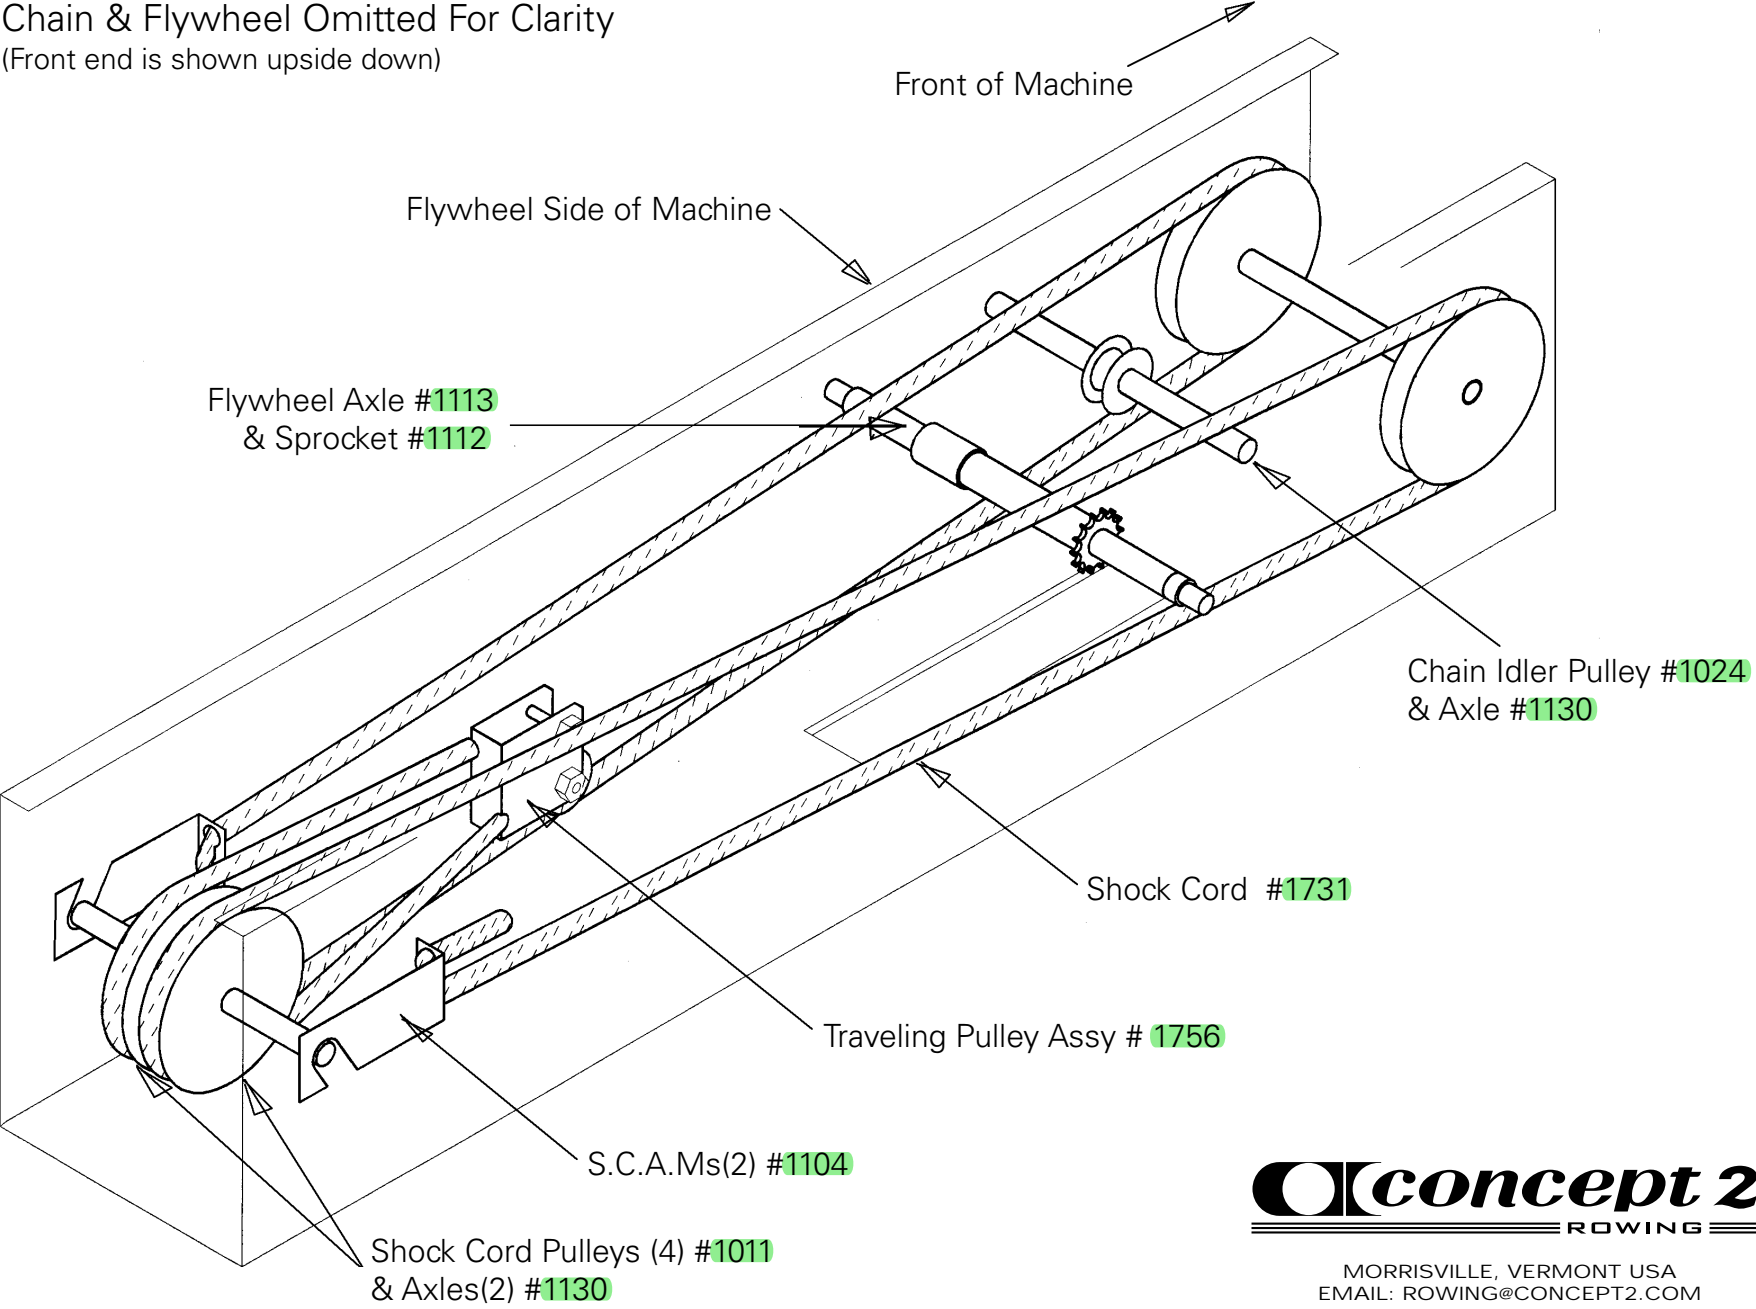

# MODEL C SHOCK CORD ROUTING

Chain & Flywheel Omitted For Clarity  
(Front end is shown upside down)

MORRISVILLE, VERMONT USA  
EMAIL: ROWING@CONCEPT2.COM  
WEB: WWW.CONCEPT2.COM